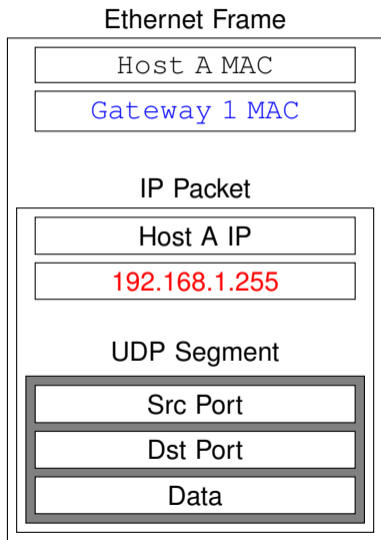

# 192.168.1.0/24

11000000.10101000.00000001.00000000  
network host

# Directed IPv4 Broadcast

Network C

**192.168.1.0/24**

11000000.10101000.00000001.00000000  
network host

Broadcast Address

**192.168.1.255**

11000000.10101000.00000001.11111111

# Directed IPv4 Broadcast