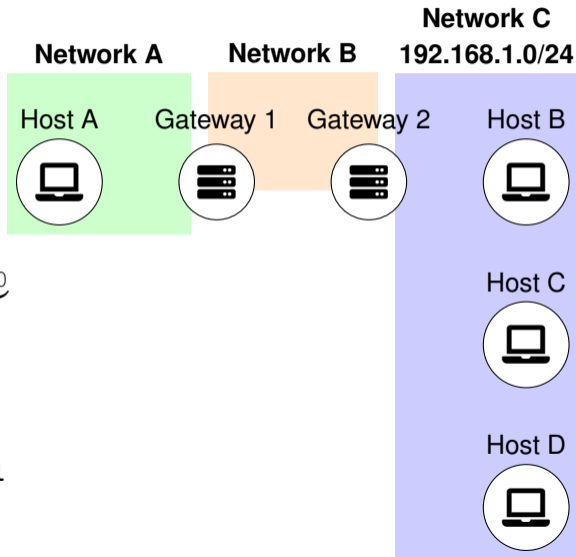

# 192.168.1.0/24

11000000.10101000.00000001.00000000  
network host

# Directed IPv4 Broadcast

Network C

**192.168.1.0/24**

11000000.10101000.00000001.00000000  
network host

Broadcast Address

**192.168.1.255**

11000000.10101000.00000001.11111111

# Directed IPv4 Broadcast