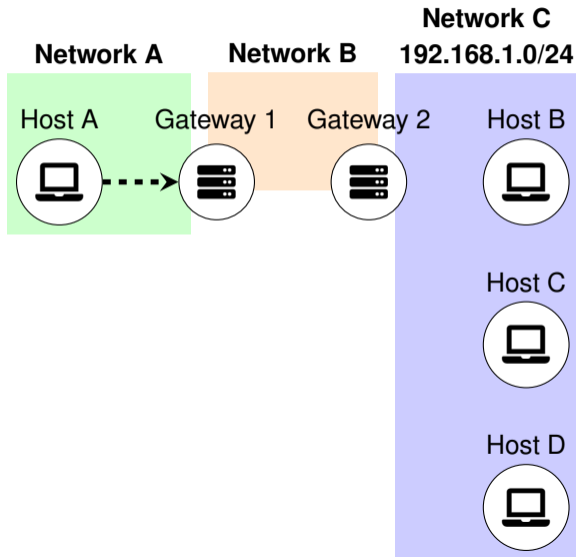

# 192.168.1.0/24

11000000.10101000.00000001.00000000  
network host

# Directed IPv4 Broadcast

Network C

**192.168.1.0/24**

11000000.10101000.00000001.00000000  
network host

Broadcast Address

**192.168.1.255**

11000000.10101000.00000001.11111111

# Directed IPv4 Broadcast