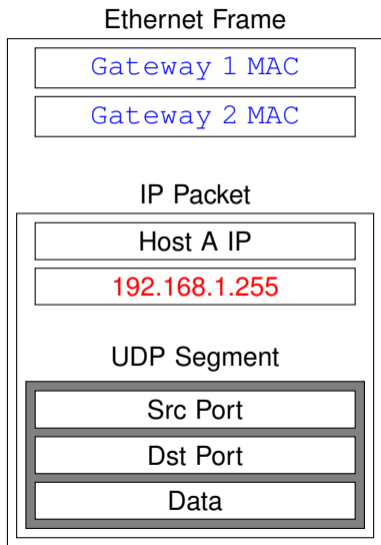

Directed IPv4 Broadcast