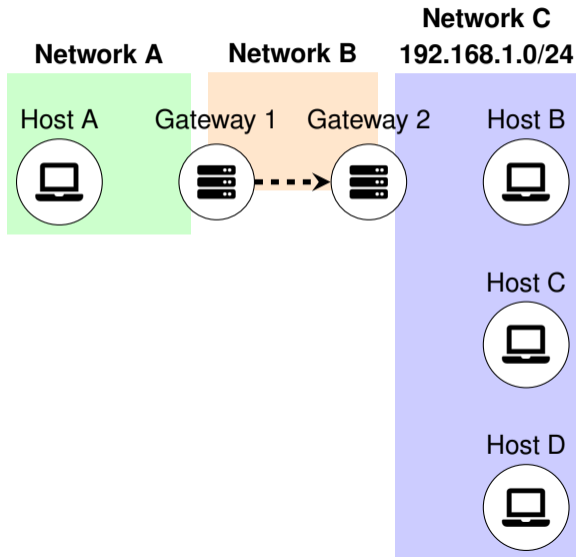

# 192.168.1.0/24

11000000.10101000.00000001.00000000  
network host

# Directed IPv4 Broadcast

Network C

**192.168.1.0/24**

11000000.10101000.00000001.00000000  
network host

Broadcast Address

**192.168.1.255**

11000000.10101000.00000001.11111111

# Directed IPv4 Broadcast